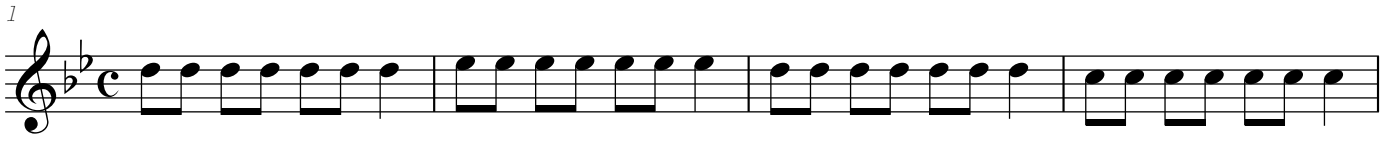

Flute & Keyboard Percussion

In the Jungle